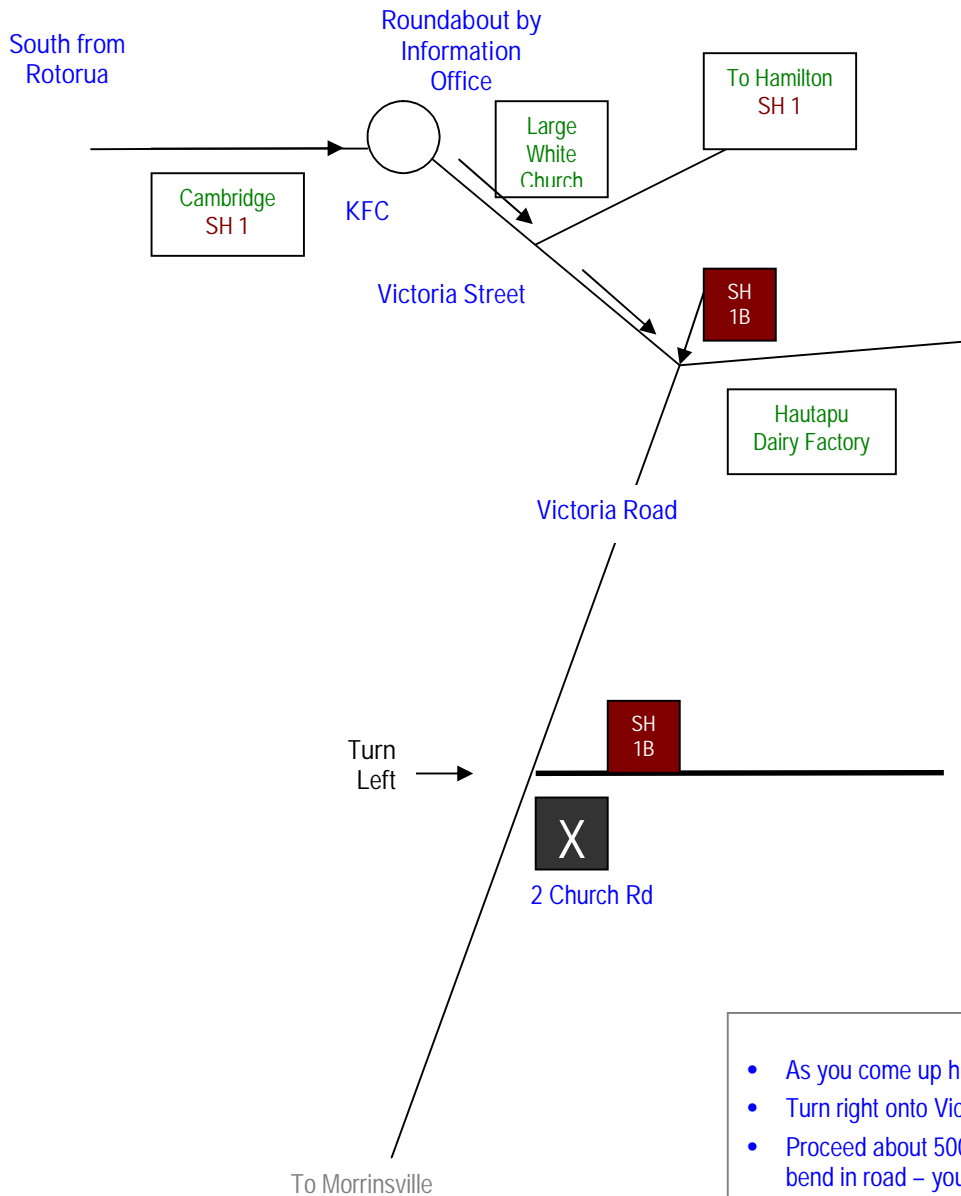

# How to Find Us...

## Map & Directions

### Travelling From Cambridge

- As you come up hill into Cambridge proceed to roundabout
- Turn right onto Victoria St and SH1 to Hamilton
- Proceed about 500m there is a Large White Church on left at bend in road – you need to Turn Right into Victoria St - Drive 1.3km into countryside
- Turn Right into Victoria Road (signposted 1B to Taupiri)
- Drive about 6km down Victoria Road
- Turn Left into Church Road
- First Driveway on the Right, we have a 2m wooden fence around the property