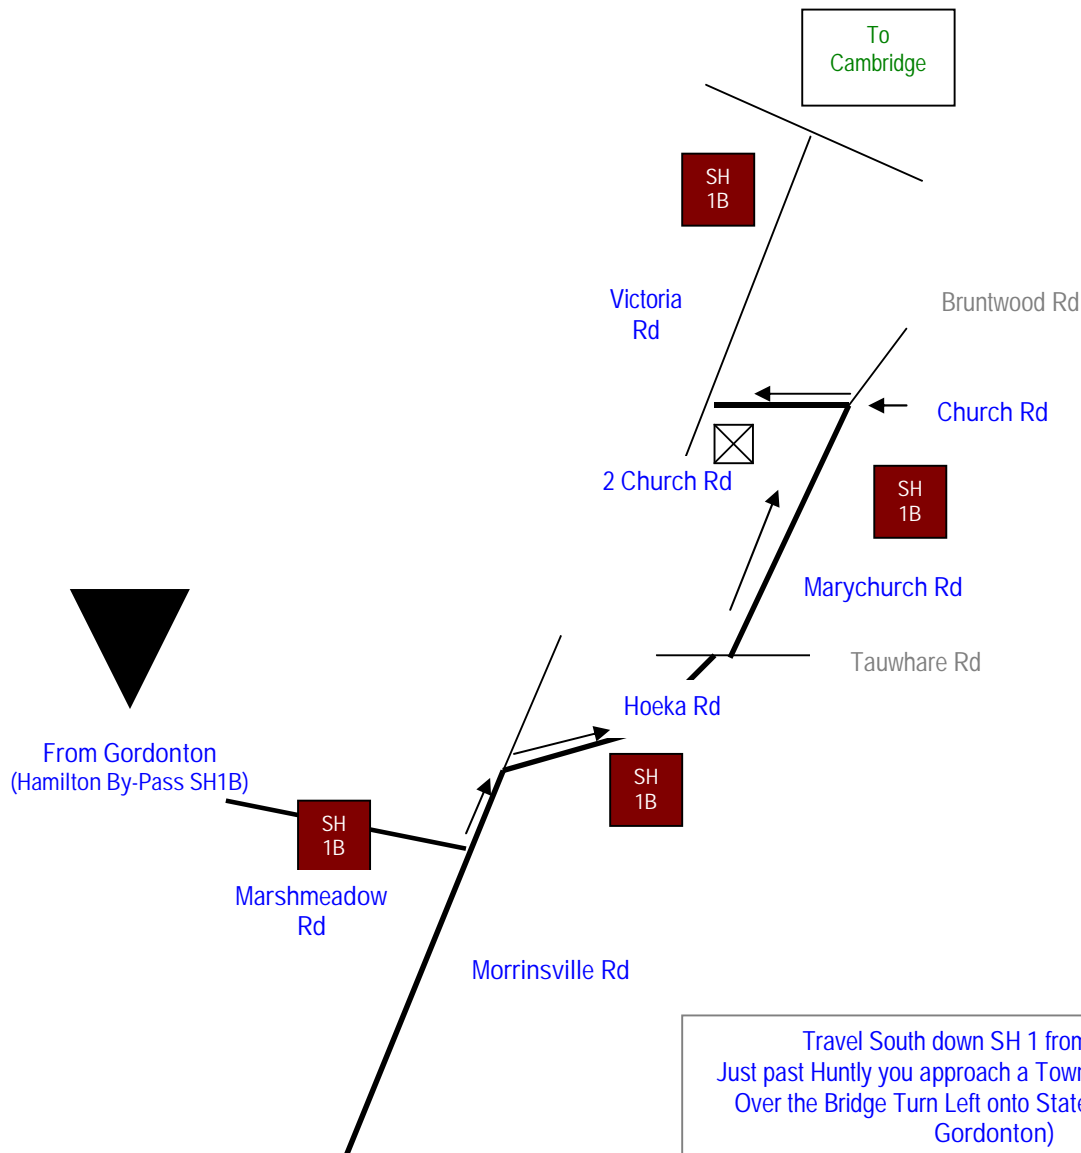

How to Find Us...

Map & Directions

Travelling From Auckland Through Gordonton
(via State Highway 1B - Hamilton By-Pass)

Travel South down SH 1 from Auckland
Just past Huntly you approach a Township called Taupiri
Over the Bridge Turn Left onto State Highway 1B (to Gordonton)
Past Township of Gordonton take 2nd left into Taylor Road (SH 1B)
Turn right into Puketaha Road
Turn left onto Holland Road
Over rail crossing into Marshmeadow Road
Turn left into Morrinsville Road
Turn Right into Hoeka Rd (still SH 1B)
Through Stop Sign / Intersection with Tauwhare Rd
Follow Your Nose Down Marychurch Rd
Turn Left into Church Road (still SH 1B)
End of Church Rd on the Left
Just Before Intersection with Victoria Rd
Last Drive on Your Left
(2m Wooden Fence)