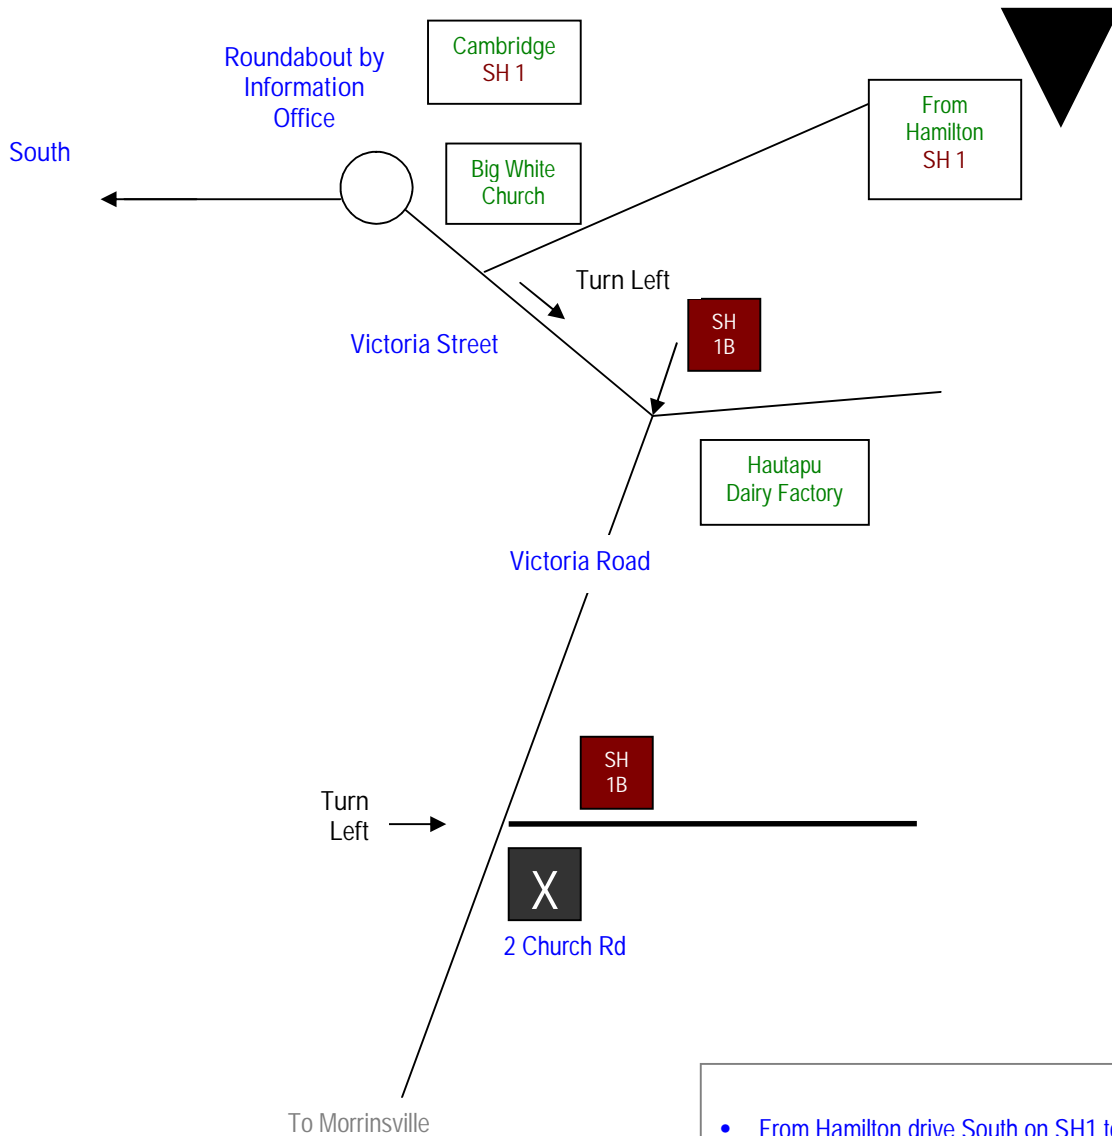

How to Find Us...

Map & Directions

Travelling From Hamilton (via S.H 1)

- From Hamilton drive South on SH1 towards Cambridge. As you come into Cambridge from Hamilton on SH1, turn left onto Victoria St (there is a large White Church on right bend in road, also a pedestrian crossing) - Drive 1.3km into countryside
- Turn Right into Victoria Road (signposted 1B to Taupiri)
- Drive approx 5km down Victoria Road
- Turn Left into Church Road
- First Driveway on the Right, we have a 2m wooden fence around the property. It is very close to the corner so please indicate as soon as you turn into Church Rd and watch for cars behind you.